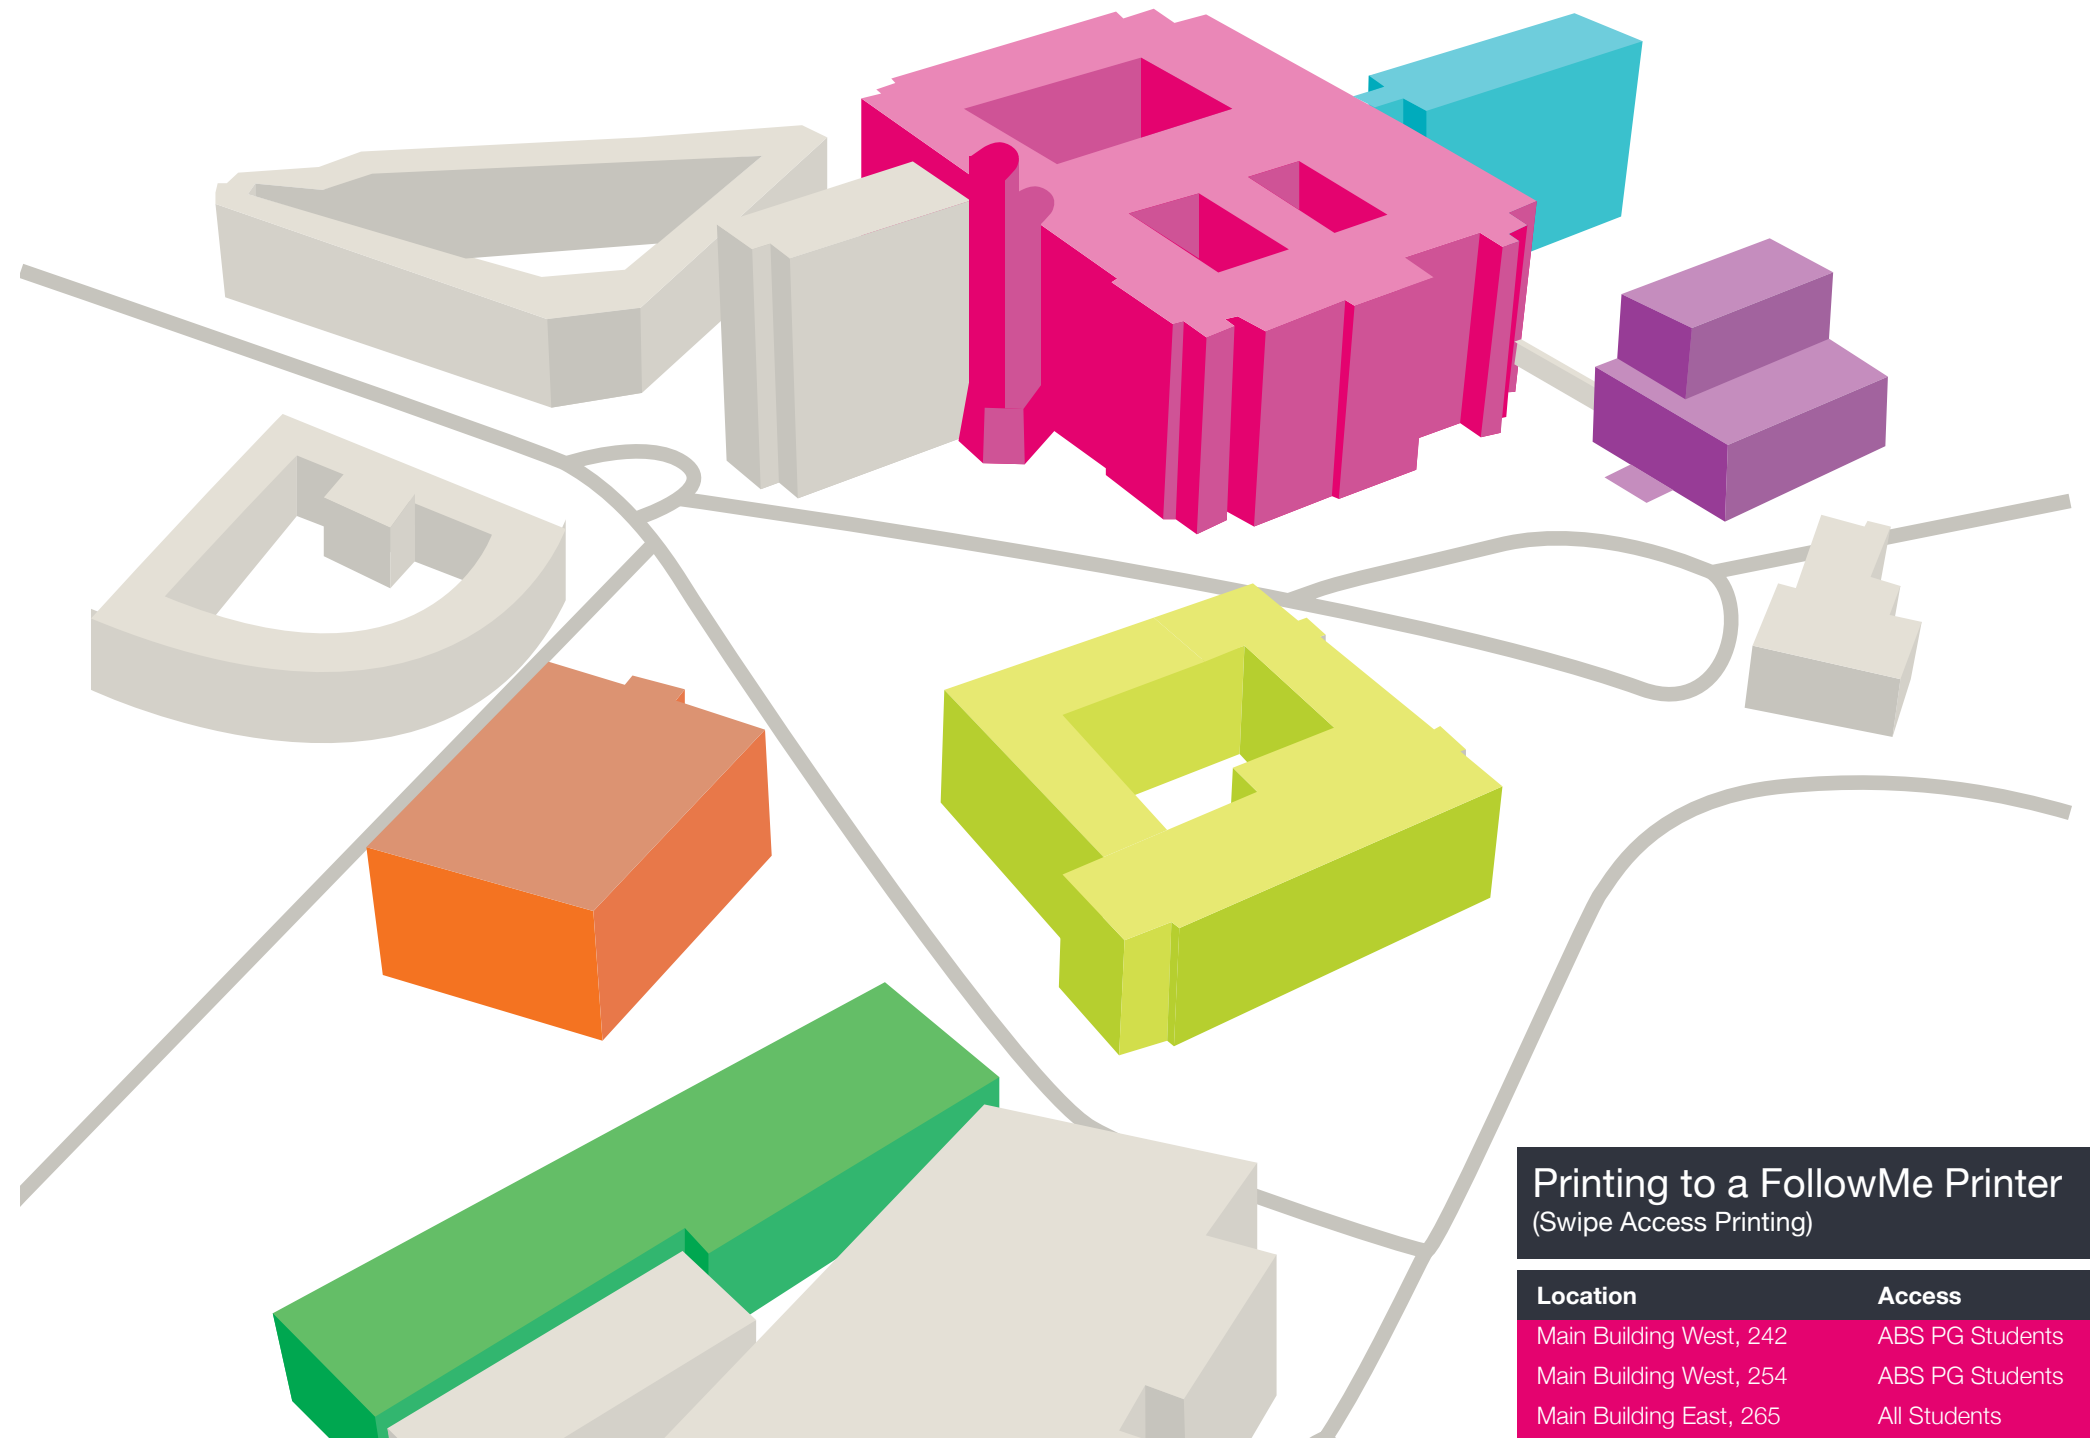

Social & study space on campus

Informal social learning

Location	Room Type
Main Building, floor 1, foyer	Student Group Study Area
Main Building, floor 1, 151	Student Common Room
Main Building, floor 2, foyer	Student Group Study Area
Main Building floor 3, 310	Mathematics Student Common Room
Main Building floor 3, foyer	Student Group Study Area
Main Building floor 4, foyer	Student Group Study Area
Main Building floor 5, 561	Student Common Room
Main Building floor 5, 561B	Student Common Room
Main Building floor 5, 561C	Student Common Room
Main Building floor 5, 563	Student Common Room
Main Building floor 5, 565	Student Common Room
Main Building floor 6, 606	Student Common Room
Main Building floor 6, 657	Student Project Room
Main Building floor 6, foyer	Student Common Room
North Wing, ground floor, NG04	EEPE Common Room/Project Room
North Wing, floor 10, NX16	LSS Cadbury Common/Study Room
Student Union, floor 2, 202 & 203	Student Common Room
Student Union, floor 4, 405	Mature Student Common Room
Student Union, floor 4, 405B	Mature Student Common Room
ABS building, floor 2, 2.01	MBA Student Common Room
Vision Sciences, ground floor, G05	VS Student Common Room
Library, L017 & L018	Group Study Room (Bookable)
Library, L014 & L015	Accessibility Suite
Library, floor 1	Learning Development Centre
Library, floor 2, L208 & L209	Group Study Room (Bookable)
Library, floor 2, L207	Group Study Room

Wifi Study and open access PC Suites

Location	Room Type
Main Building, floor 2, 202	Wifi Study Space
Main Building, floor 2, 225	Wifi Study Space
Main Building floor 4, 476	PC Suite
Main Building floor 4, 478	PC Suite
Main Building floor 4, 480	PC Suite
North Wing, floor 1, N104	Wifi Study Space, PC Suite
North Wing, floor 10, NX13	Wifi Study Space, PC Suite
Student Union, floor 2, 203	PC Suite
Library, ground floor	Self service laptop loans
Library, ground floor	PC Suite x2
Library, floor 2	PC Suite
Library, floor 3	Silent study PC Suite